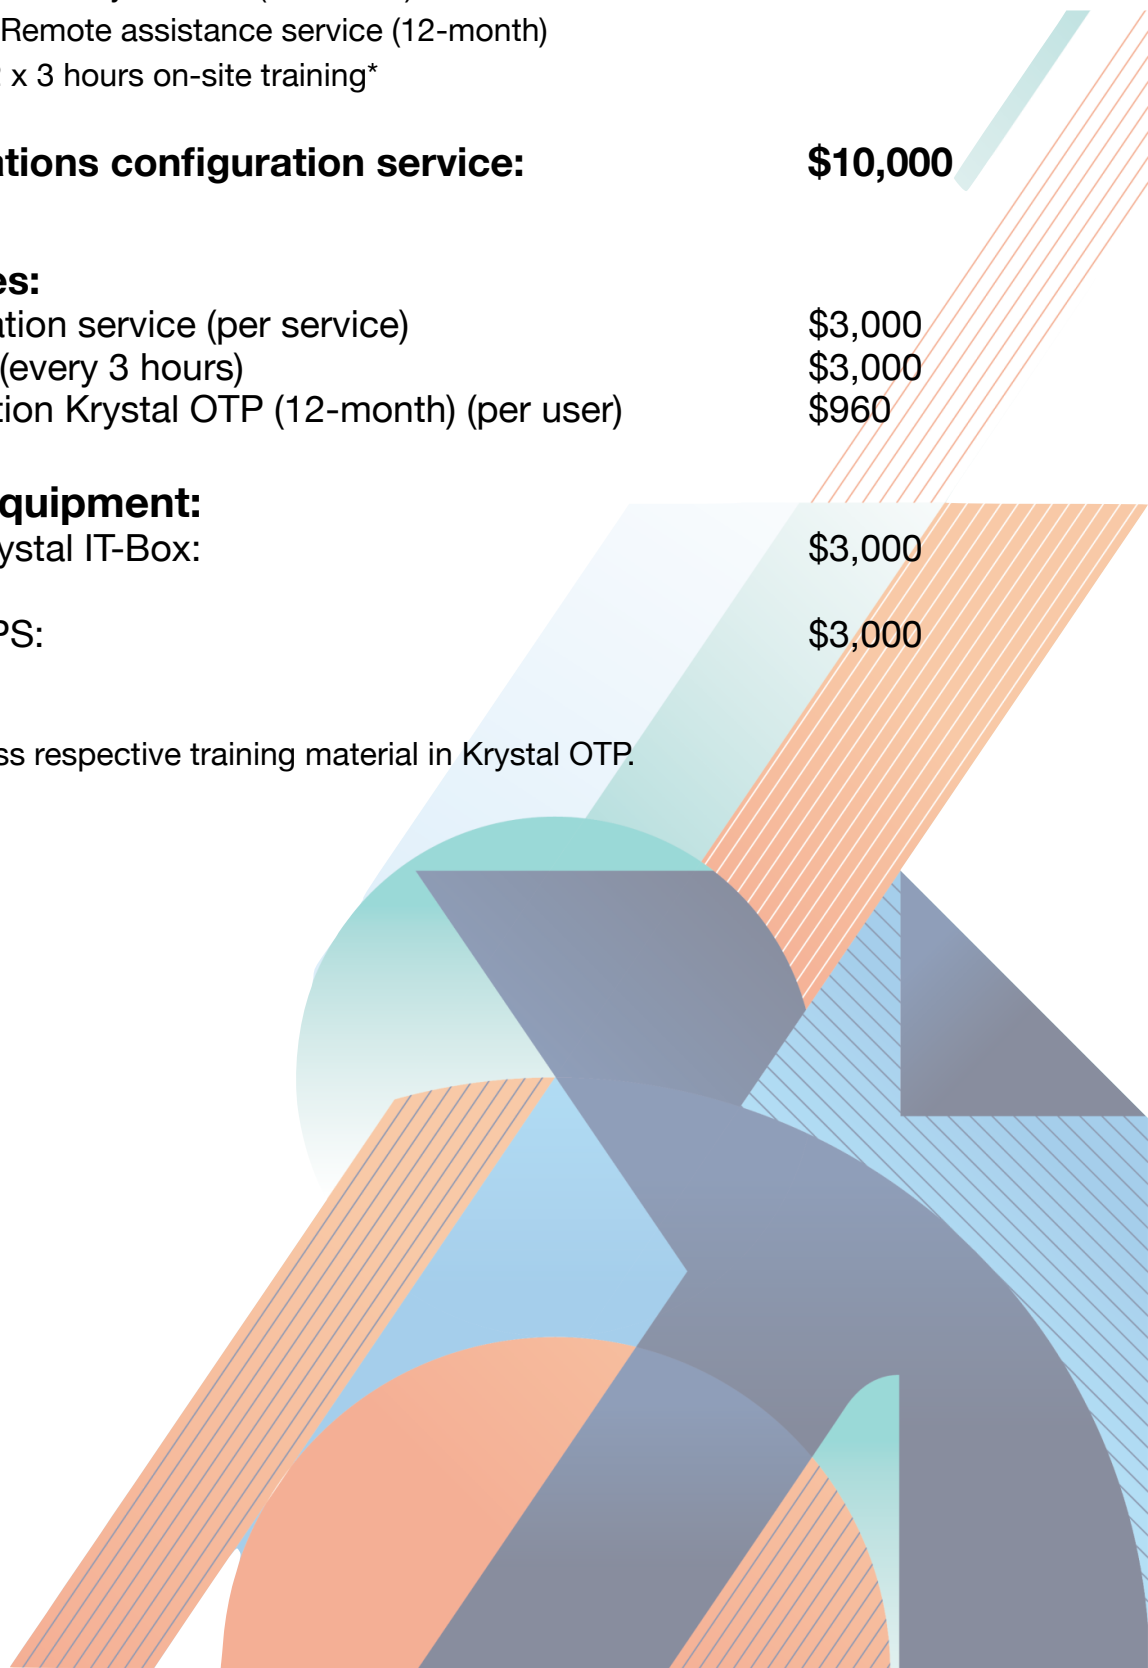

Krystal ETP Service Pricing

Krystal ETP Service (12-month):

\$50,000

Includes:

- Business applications Krystal ERP & Krystal KM service (12-month)
- Krystal IT-Box service (12-month)
- Subscription service Krystal OTP (12-month)
- Single account Remote assistance service (12-month)
- 1 x 6 hours or 2 x 3 hours on-site training*

\$960

Deposit of equipment:

Main unit of Krystal IT-Box:
(per unit)

\$3,000

Main unit of UPS:
(per unit)

\$3,000

*Users may access respective training material in Krystal OTP.

Krystal IT-Box Service Pricing

Krystal IT-Box Service (12-month): **\$24,000**

Includes:

- 10 server applications service (12-month)
- Subscription service Krystal OTP (12-month)
- Single account Remote assistance service (12-month)
- 1 x 3 hours on-site training*